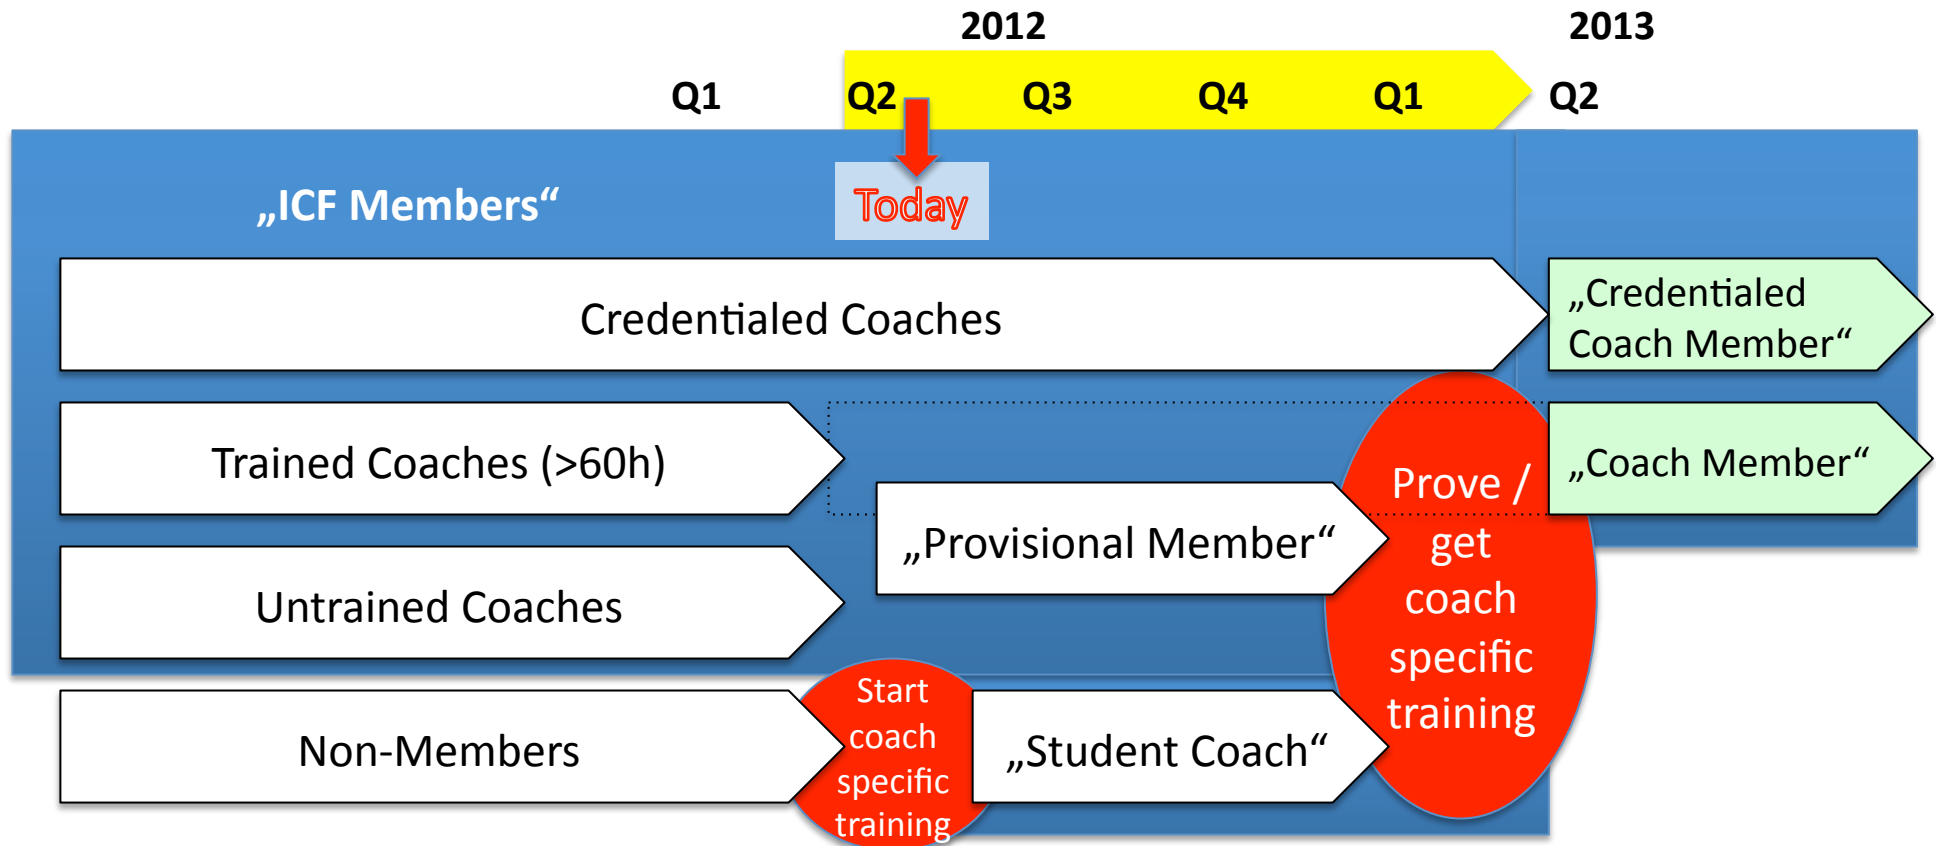

Roadmap for ICF Members MER („Minimum Eligibility Requirements“)

Advancing the Art, Science, and Practice of Professional Coaching

Contact ICF

ICF Switzerland

Thomas Freitag, PCC, President 2012

c/o MindMove GmbH

Klosbachstrasse 75, CH-8032 Zürich

+41 43 268 53 33

thomas.freitag@coachfederation.ch

www.coachfederation.ch / .org

Roadmap for Professional Coaches with ICF („Minimum Eligibility Requirements, MER“)

More information: www.coachfederation.ch

Roadmap für Professionale ICF Coaches („Minimum Eligibility Requirements, MER“)

Weitere information: www.coachfederation.ch