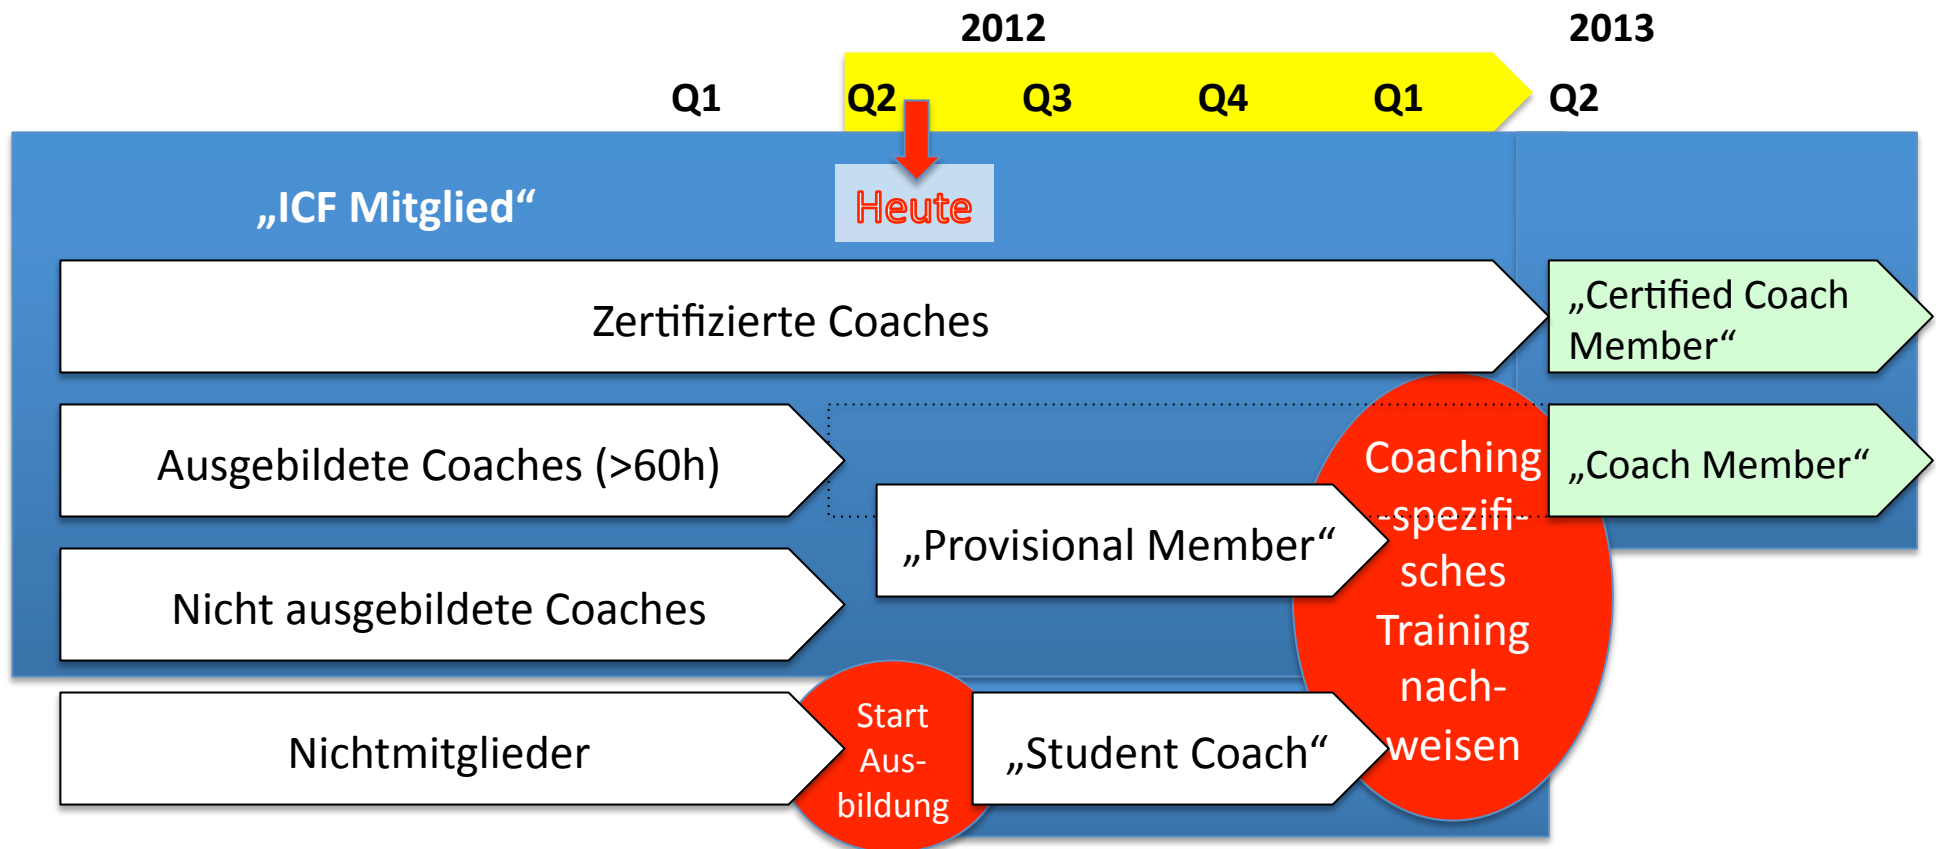

Roadmap for ICF Members MER („Minimum Eligibility Requirements“)

Advancing the Art, Science, and Practice of Professional Coaching

Contact ICF

ICF Switzerland

Thomas Freitag, PCC, President 2012

c/o MindMove GmbH

Klosbachstrasse 75, CH-8032 Zürich

+41 43 268 53 33

thomas.freitag@coachfederation.ch

www.coachfederation.ch / .org

Roadmap for Professional Coaches with ICF („Minimum Eligibility Requirements, MER“)

More information: www.coachfederation.ch

Roadmap für Professionale ICF Coaches („Minimum Eligibility Requirements, MER“)

Weitere information: www.coachfederation.ch